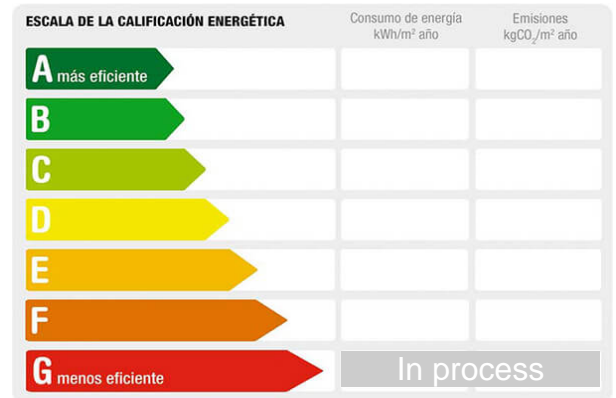

Reference: **472-02472**
 Property type: Commercial
 Sale/rent: For rent
 Price: **675 €**
 Condition: Reformed

Address: Micer Masco
 Floor: Baja
 Town: Valencia
 Province: Valencia
 Postal code: 46010
 Zone: El Pla del Real